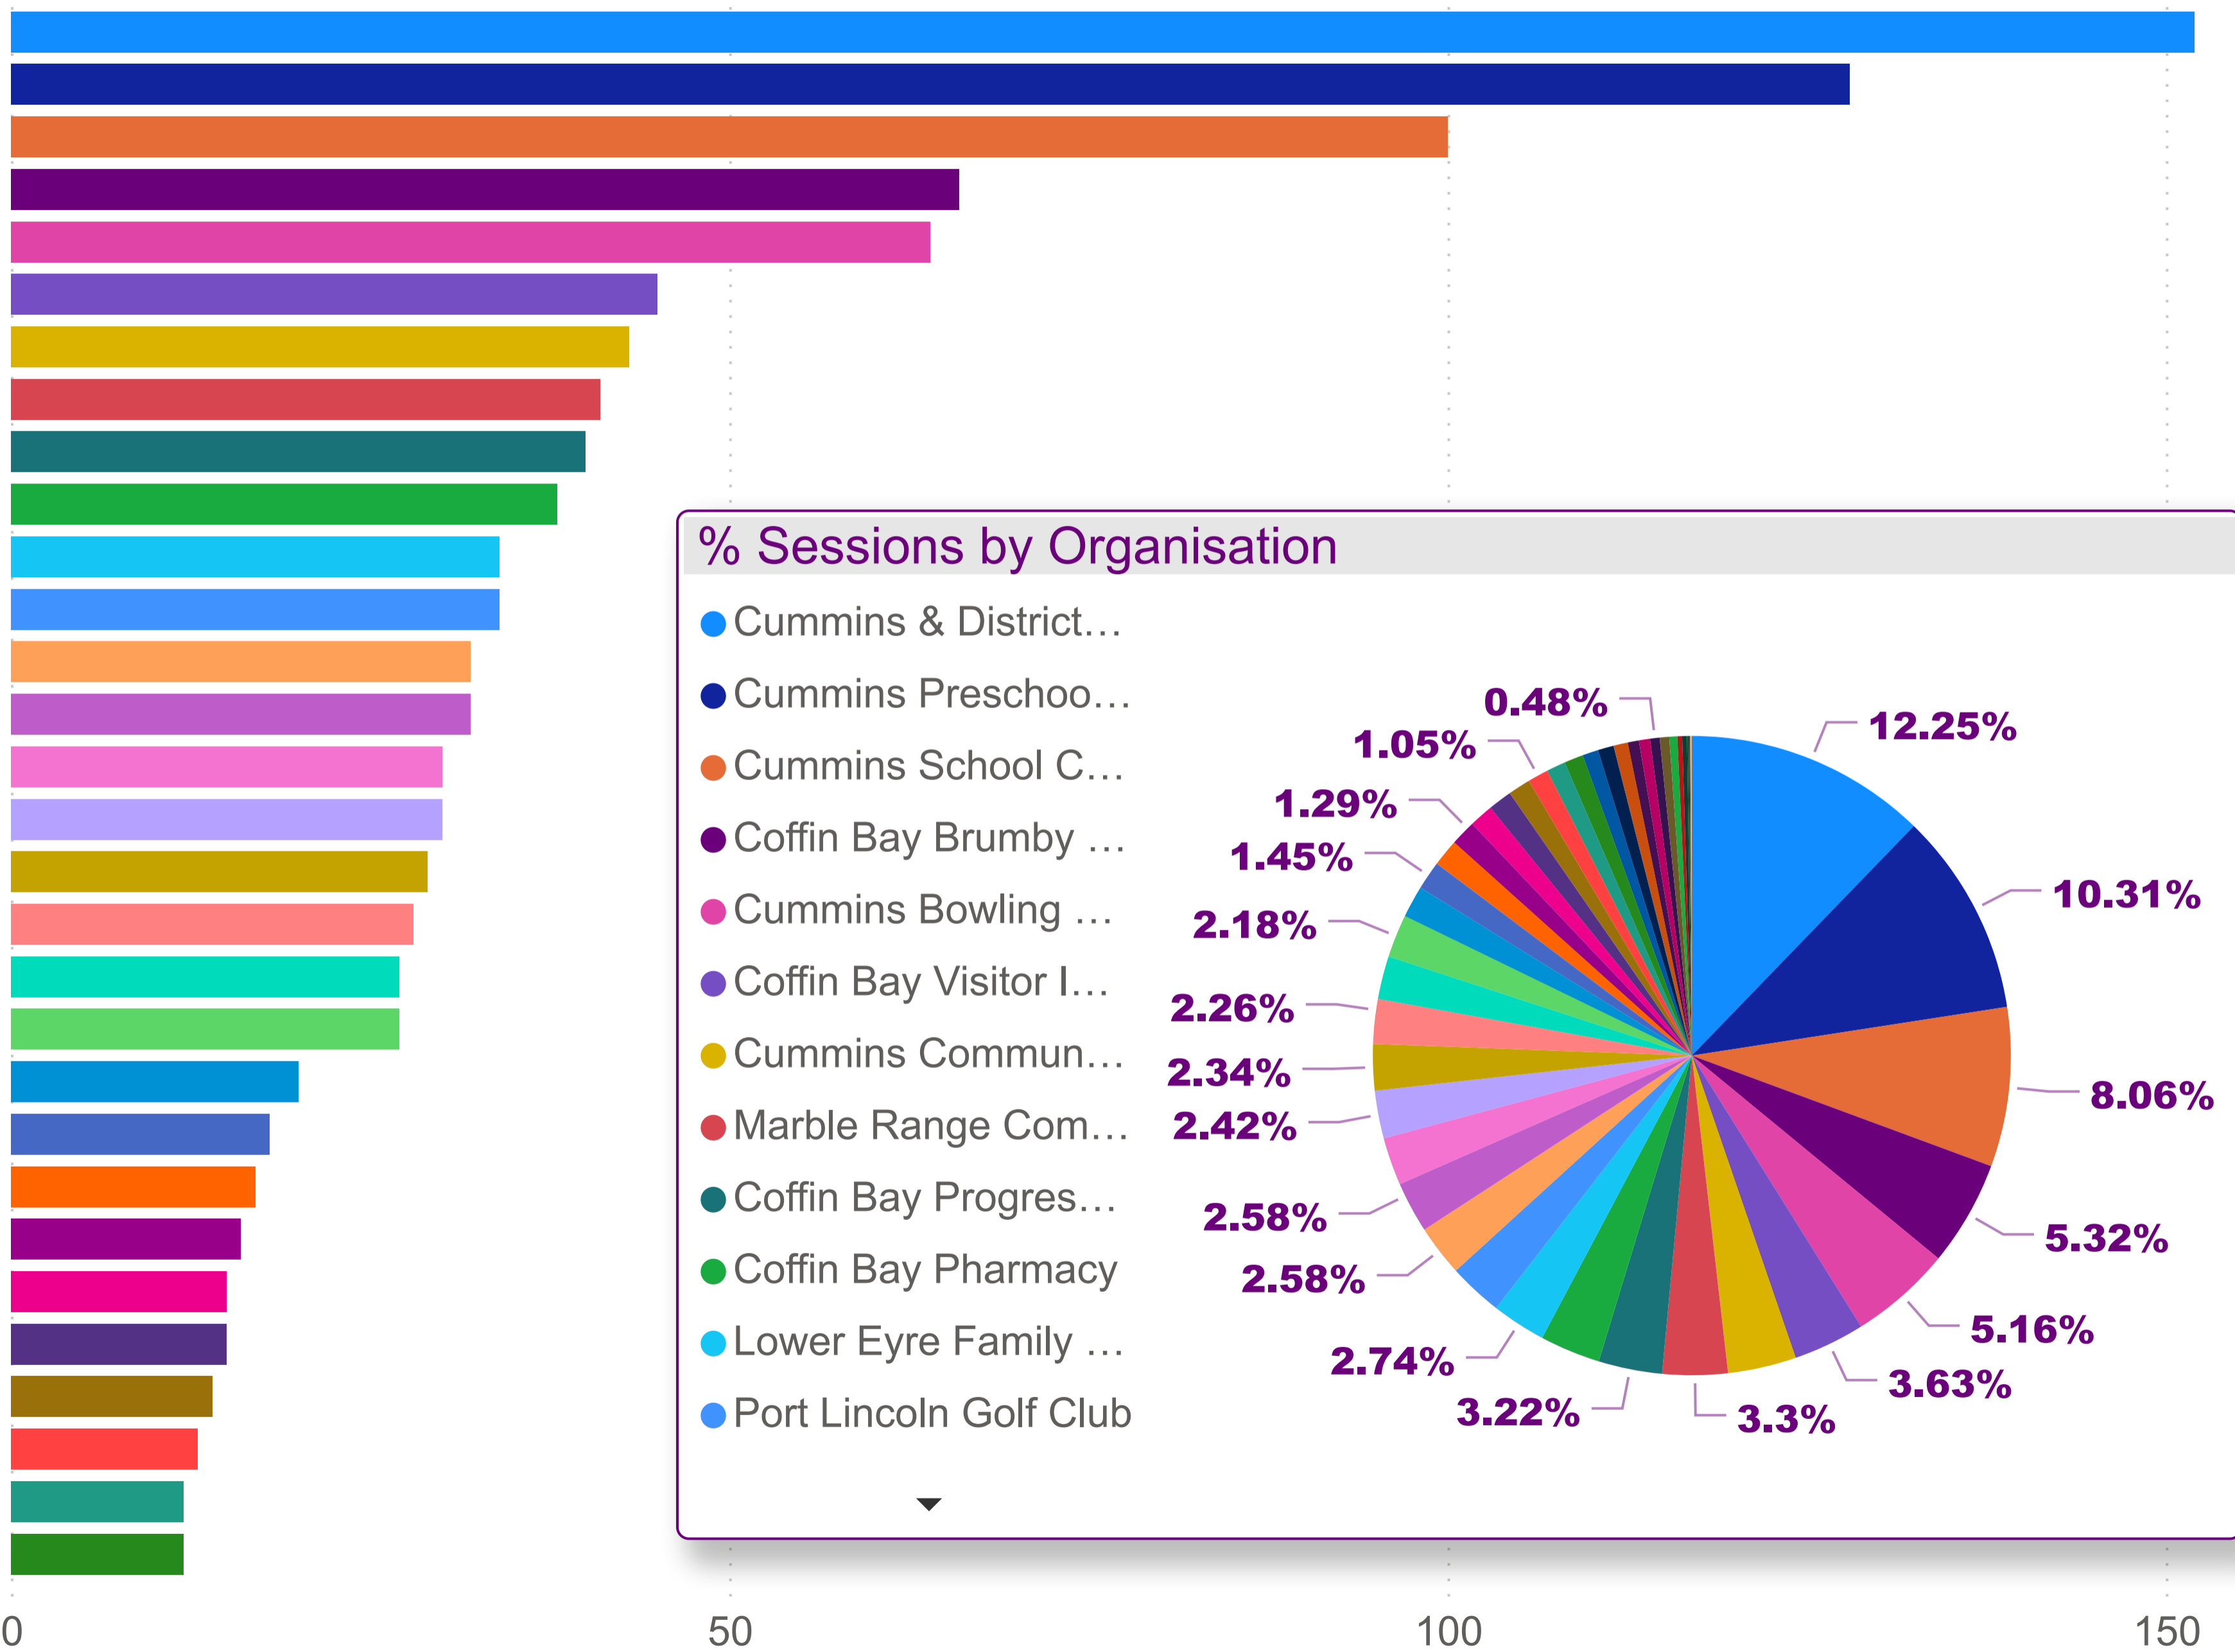

Lower Eyre Peninsula Council - Organisation Count by Primary Category (FY 2019-2020)

Lower Eyre Peninsula Council - Sessions by Organisation (FY 2019-2020)

Cummins & District War Memorial Swim...
 Cummins Preschool & Rural Care
 Cummins School Community Library
 Coffin Bay Brumby Preservation Societ...
 Cummins Bowling Club
 Coffin Bay Visitor Information Outlet
 Cummins Community Hall
 Marble Range Community Sports Centre
 Coffin Bay Progress Association
 Coffin Bay Pharmacy
 Lower Eyre Family Practice - Cummins ...
 Port Lincoln Golf Club
 Lower Eyre Health Service Inc. - Comm...
 Miroma Place Hostel
 Cummins Hotel
 Cummins Rambler Football Club
 Port Lincoln Lions Hostel
 United Yeelanna Football and Netball C...
 Coffin Bay Caravan Park
 Cummins & District Enterprise Committee
 Marble Range Football Club
 Southern Eyre Hunt Club Inc.
 Wanilla Progress Association Inc.
 Cummins & District Memorial Hospital Inc.
 Coffin Bay Health Services
 Coffin Bay LPO
 Cummins Post Office
 Coffin Bay Golf Club
 Cummins Golf Club
 Wanilla Rangers Netball Club