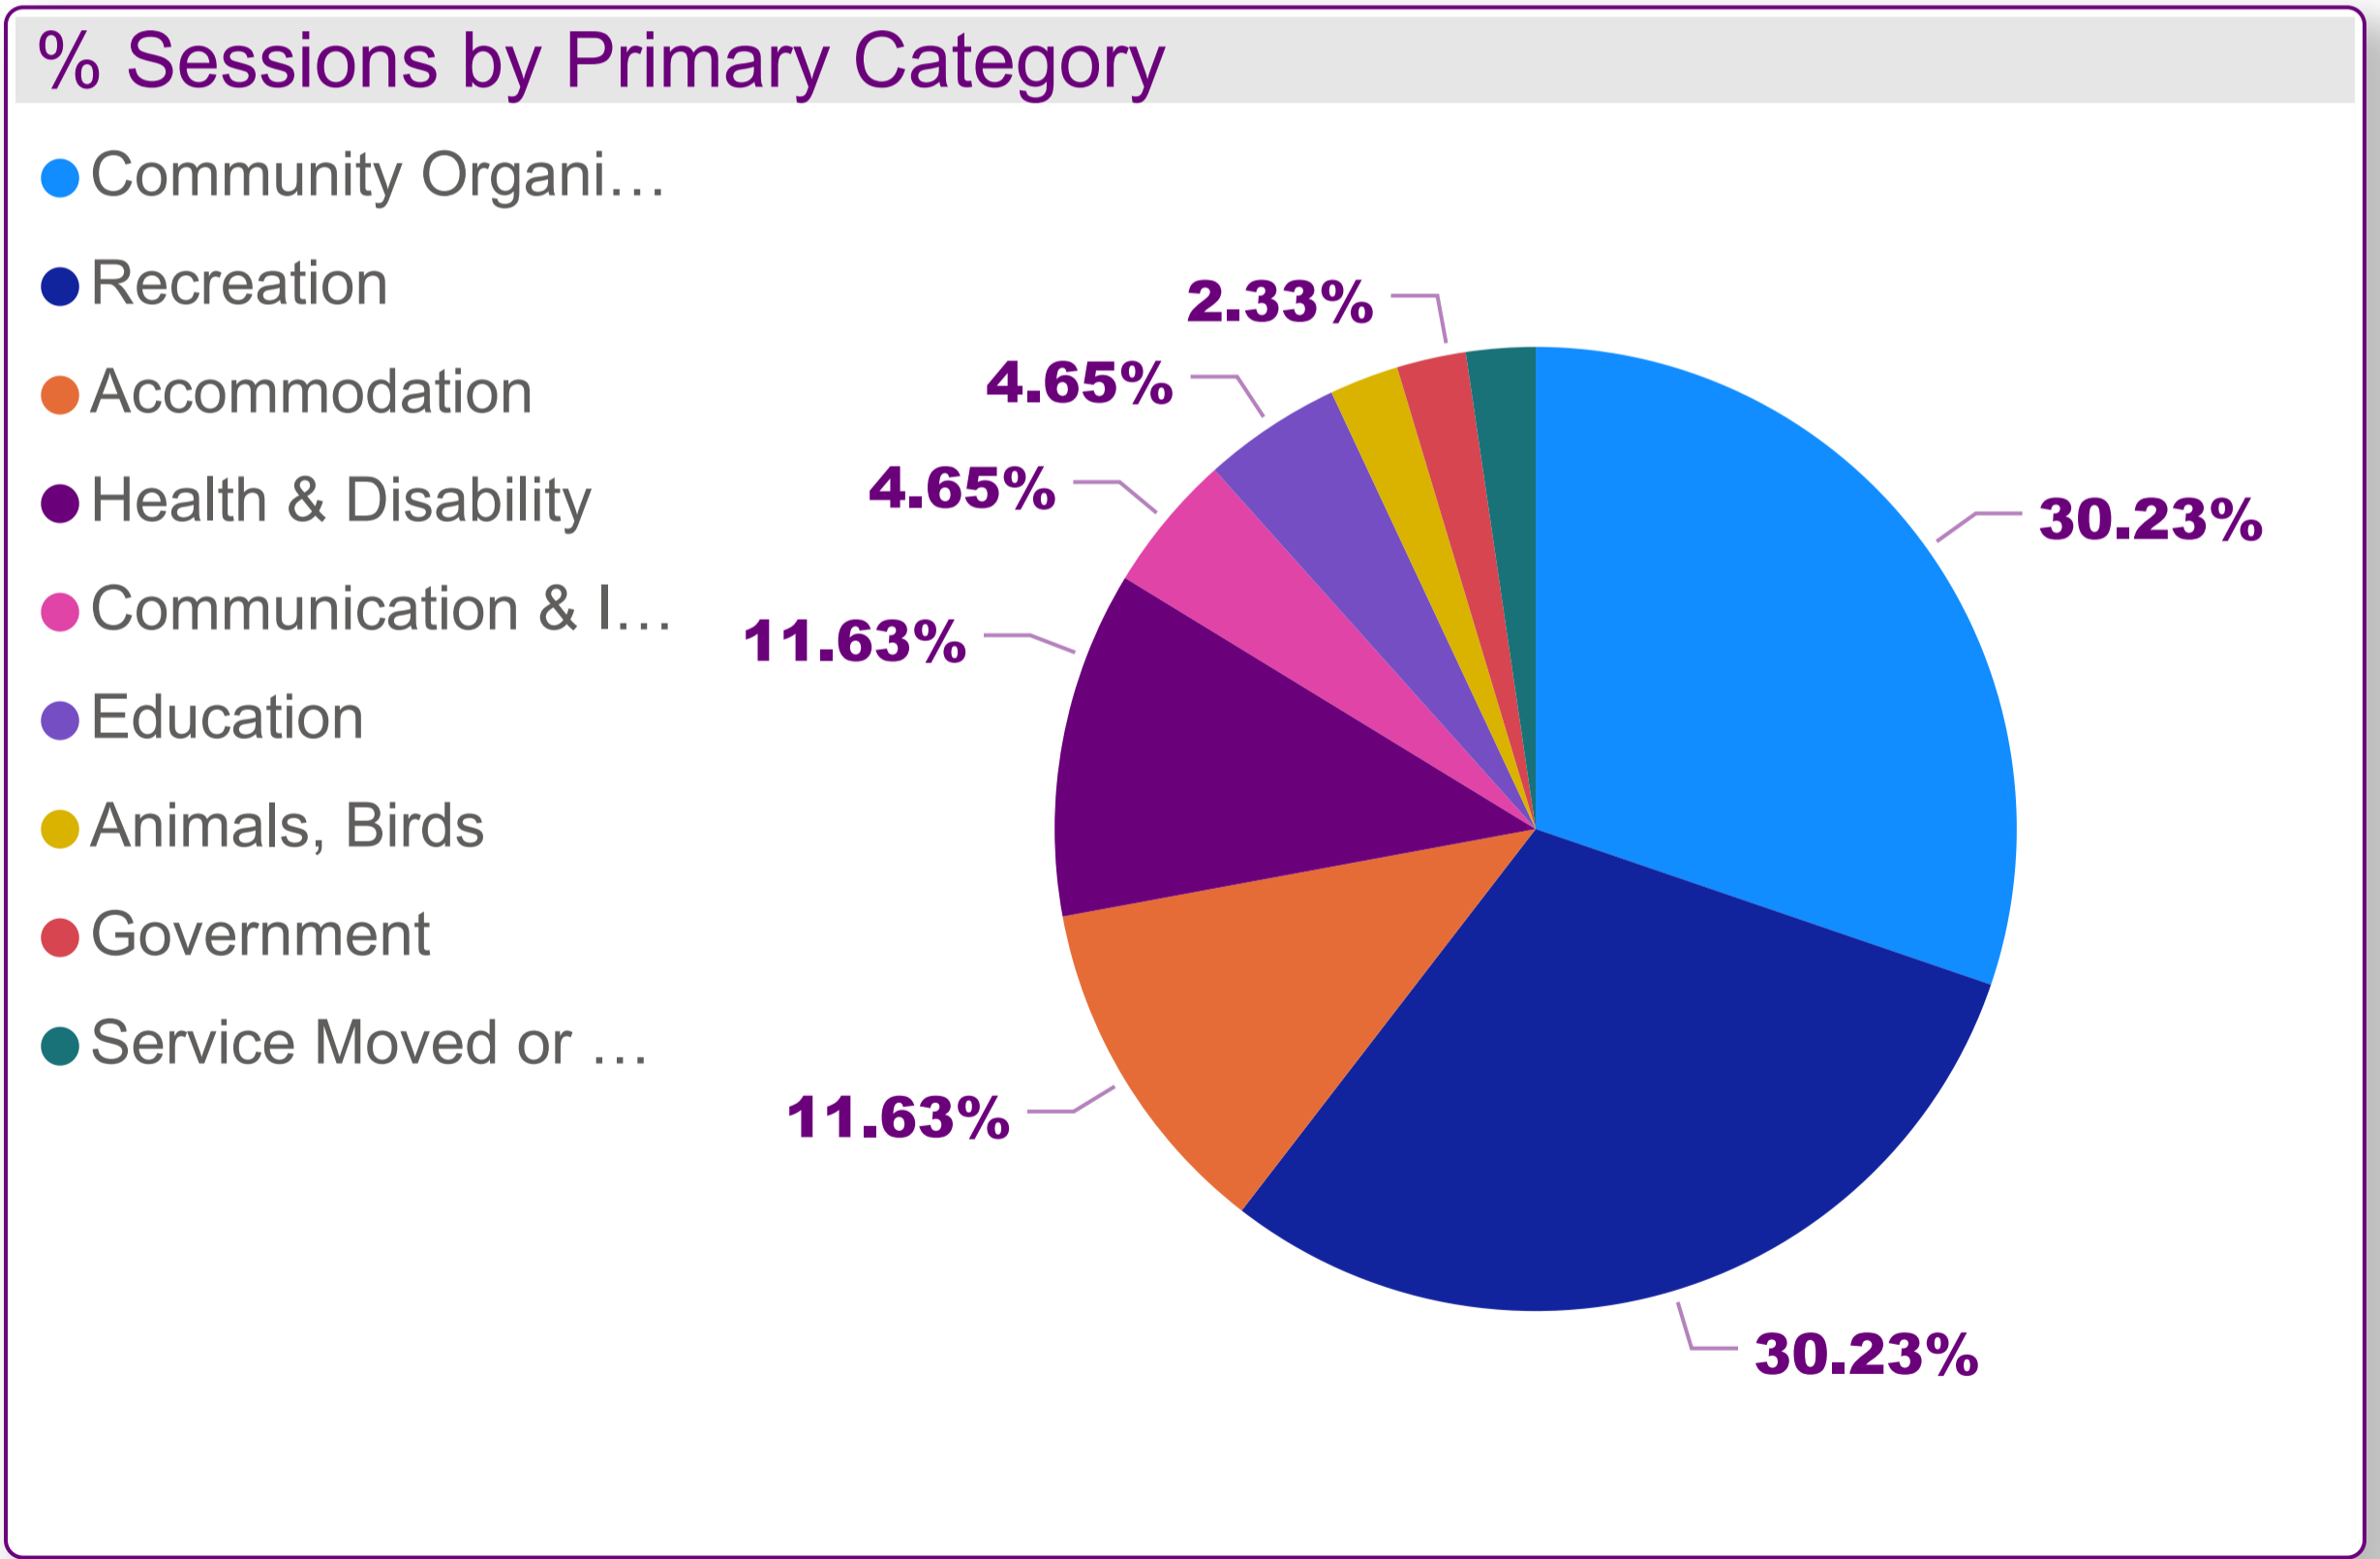

Lower Eyre Peninsula Council - Organisation Count by Primary Category (FY 2019-2020)

Lower Eyre Peninsula Council - Sessions by Organisation (FY 2019-2020)

Cummins & District War Memorial Swim...
 Cummins Preschool & Rural Care
 Cummins School Community Library
 Coffin Bay Brumby Preservation Societ...
 Cummins Bowling Club
 Coffin Bay Visitor Information Outlet
 Cummins Community Hall
 Marble Range Community Sports Centre
 Coffin Bay Progress Association
 Coffin Bay Pharmacy
 Lower Eyre Family Practice - Cummins ...
 Port Lincoln Golf Club
 Lower Eyre Health Service Inc. - Comm...
 Miroma Place Hostel
 Cummins Hotel
 Cummins Rambler Football Club
 Port Lincoln Lions Hostel
 United Yeelanna Football and Netball C...
 Coffin Bay Caravan Park
 Cummins & District Enterprise Committee
 Marble Range Football Club
 Southern Eyre Hunt Club Inc.
 Wanilla Progress Association Inc.
 Cummins & District Memorial Hospital Inc.
 Coffin Bay Health Services
 Coffin Bay LPO
 Cummins Post Office
 Coffin Bay Golf Club
 Cummins Golf Club
 Wanilla Rangers Netball Club