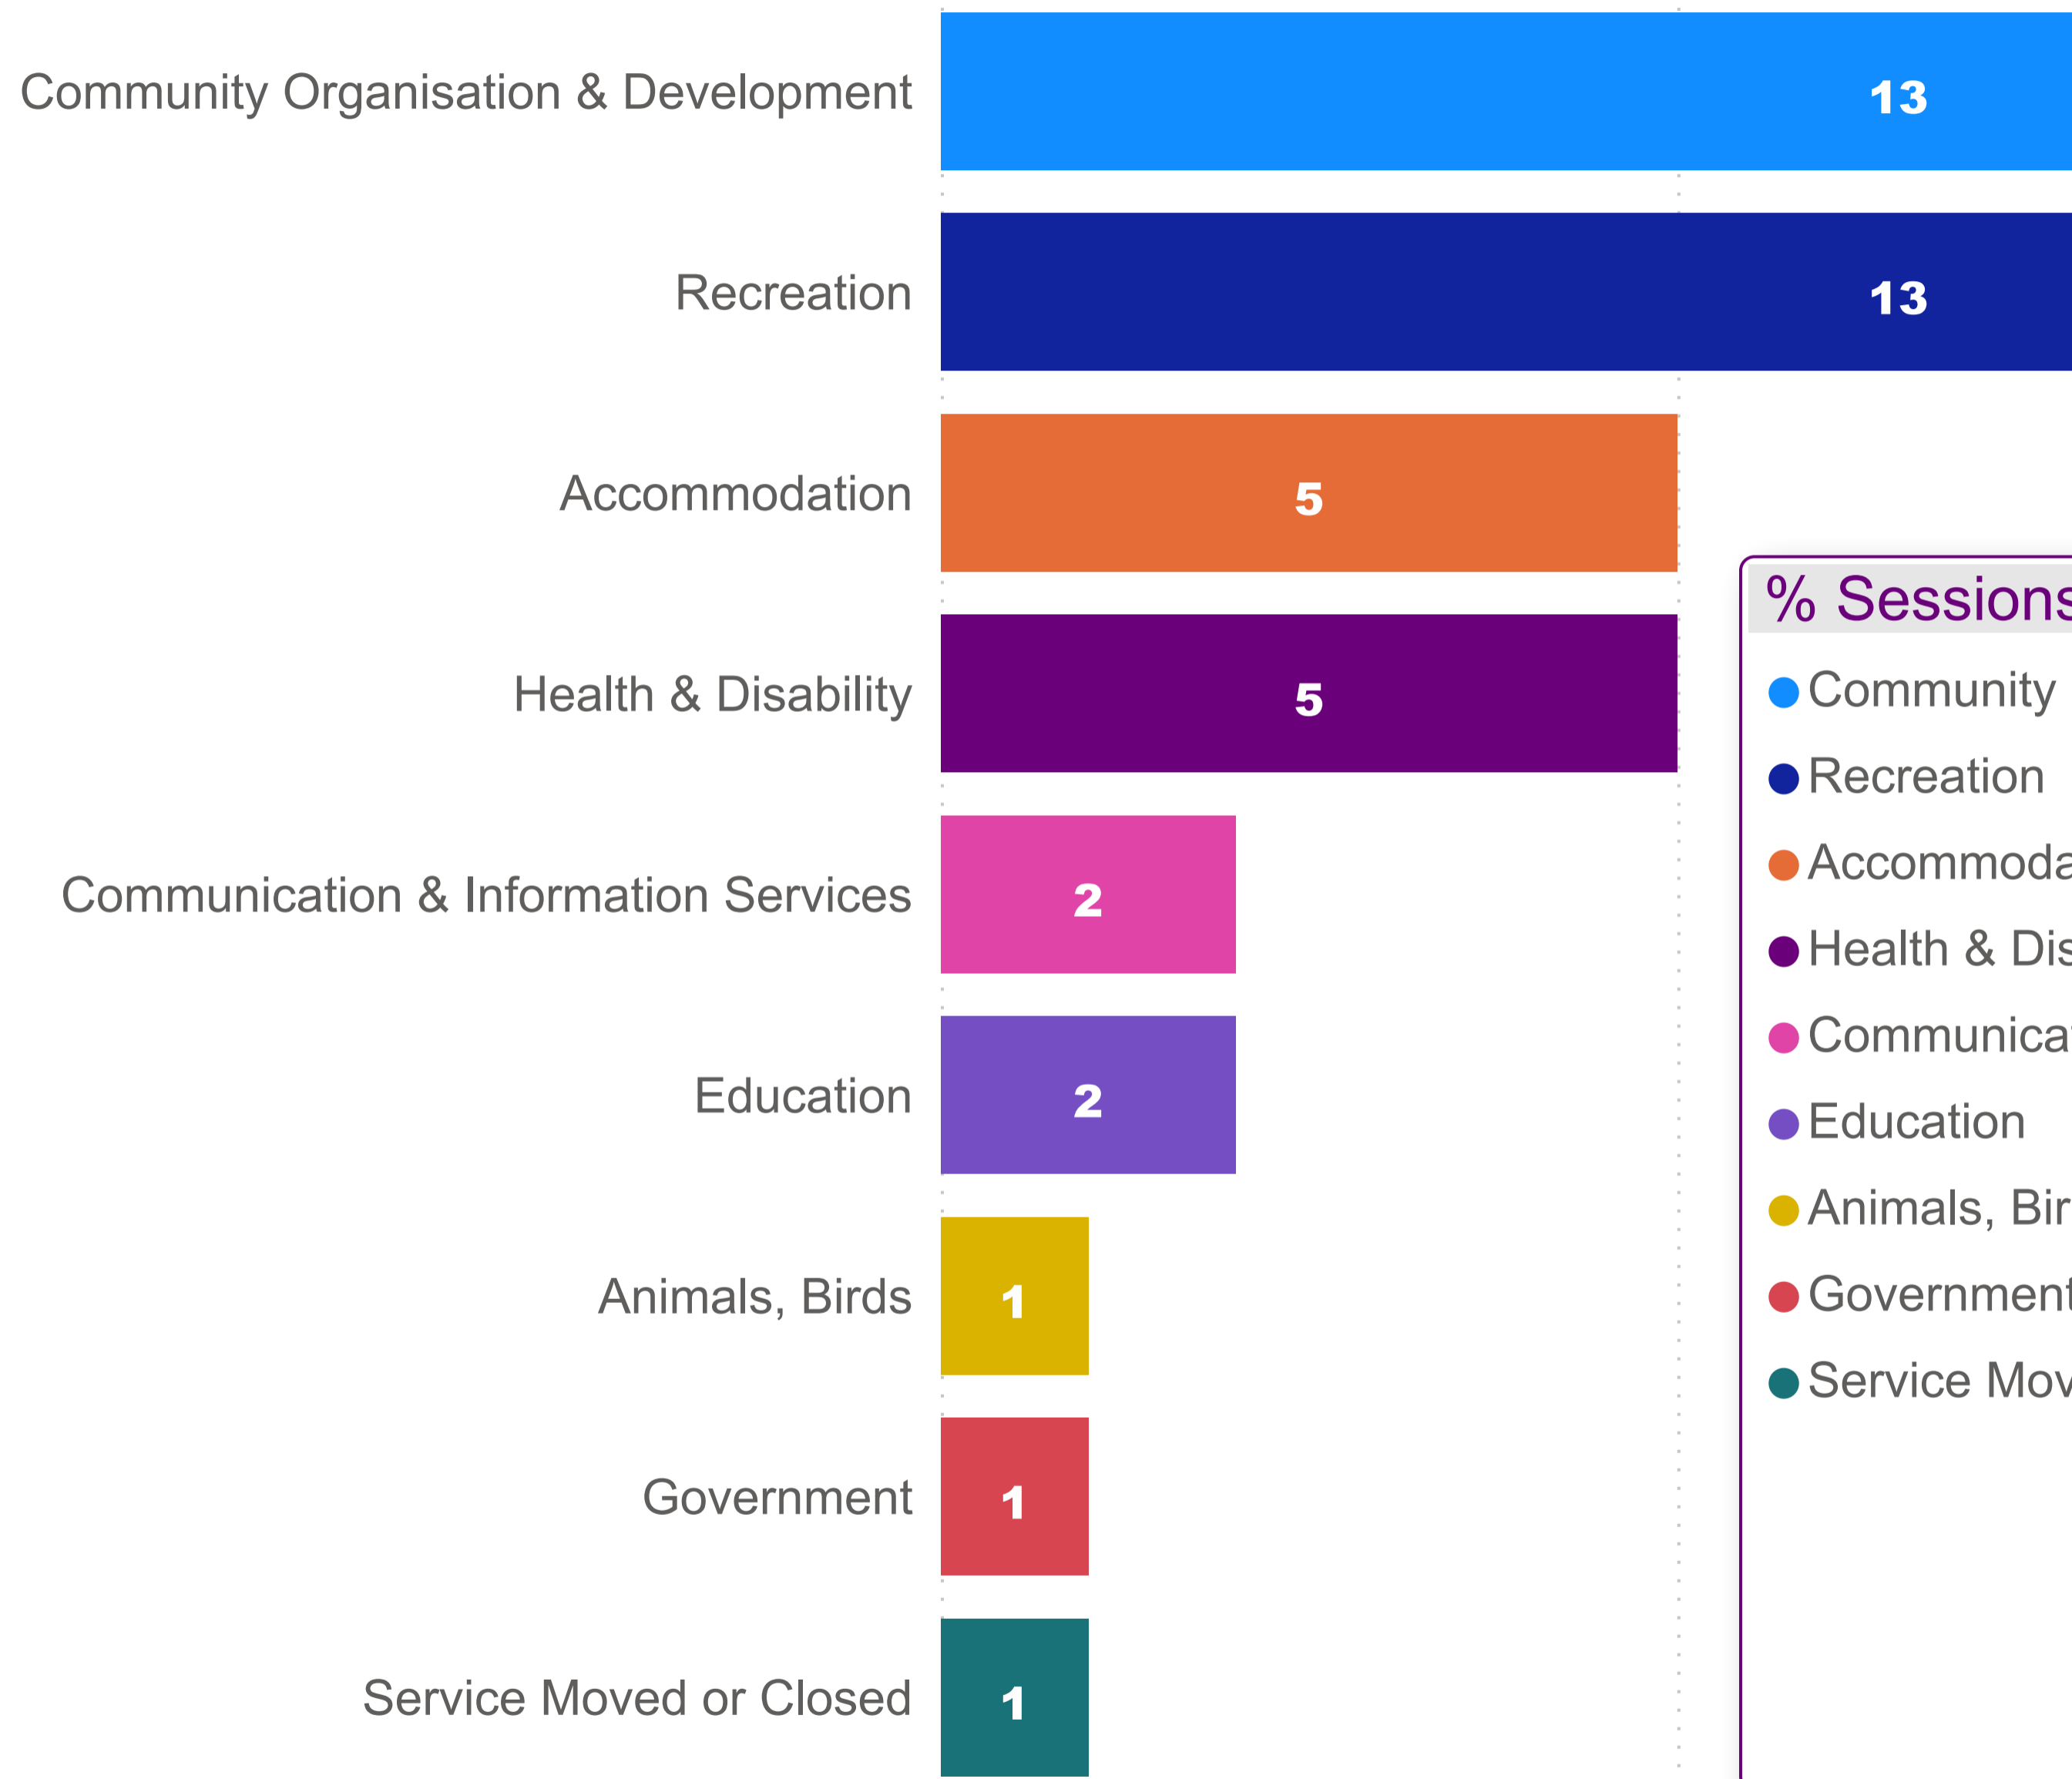

Lower Eyre Peninsula Council - Organisation Count by Primary Category (FY 2019-2020)

Lower Eyre Peninsula Council - Sessions by Organisation (FY 2019-2020)

Cummins & District War Memorial Swim...
 Cummins Preschool & Rural Care
 Cummins School Community Library
 Coffin Bay Brumby Preservation Societ...
 Cummins Bowling Club
 Coffin Bay Visitor Information Outlet
 Cummins Community Hall
 Marble Range Community Sports Centre
 Coffin Bay Progress Association
 Coffin Bay Pharmacy
 Lower Eyre Family Practice - Cummins ...
 Port Lincoln Golf Club
 Lower Eyre Health Service Inc. - Comm...
 Miroma Place Hostel
 Cummins Hotel
 Cummins Rambler Football Club
 Port Lincoln Lions Hostel
 United Yeelanna Football and Netball C...
 Coffin Bay Caravan Park
 Cummins & District Enterprise Committee
 Marble Range Football Club
 Southern Eyre Hunt Club Inc.
 Wanilla Progress Association Inc.
 Cummins & District Memorial Hospital Inc.
 Coffin Bay Health Services
 Coffin Bay LPO
 Cummins Post Office
 Coffin Bay Golf Club
 Cummins Golf Club
 Wanilla Rangers Netball Club

FY 2019-2020

Primary Category, Organisation

- ▶ Accommodation
- ▶ Animals, Birds
- ▶ Communication & Information Se...
- ▶ Community Organisation & Devel...
- ▶ Education
- ▶ Government
- ▶ Health & Disability
- ▶ Recreation
- ▶ Service Moved or Closed

Organisation	Sum of Sessions
Cockaleeche Hall & Recreation Association	5
Coffin Bay Brumby Preservation Society Inc.	66
Coffin Bay Caravan Park	27
Coffin Bay Golf Club	13
Coffin Bay Health Services	15
Coffin Bay LPO	15
Coffin Bay Pharmacy	38
Coffin Bay Progress Association	40
Coffin Bay Visitor Information Outlet	45
Coulta Hall Committee	1
Cummins & District Enterprise Committee	27
Cummins & District Memorial Hospital Inc.	16
Cummins & District War Memorial Swimming Pool Inc.	152
Cummins Bowling Club	64
Cummins Community Hall	43
Cummins Golf Club	12
Cummins Hotel	30
Total	1241