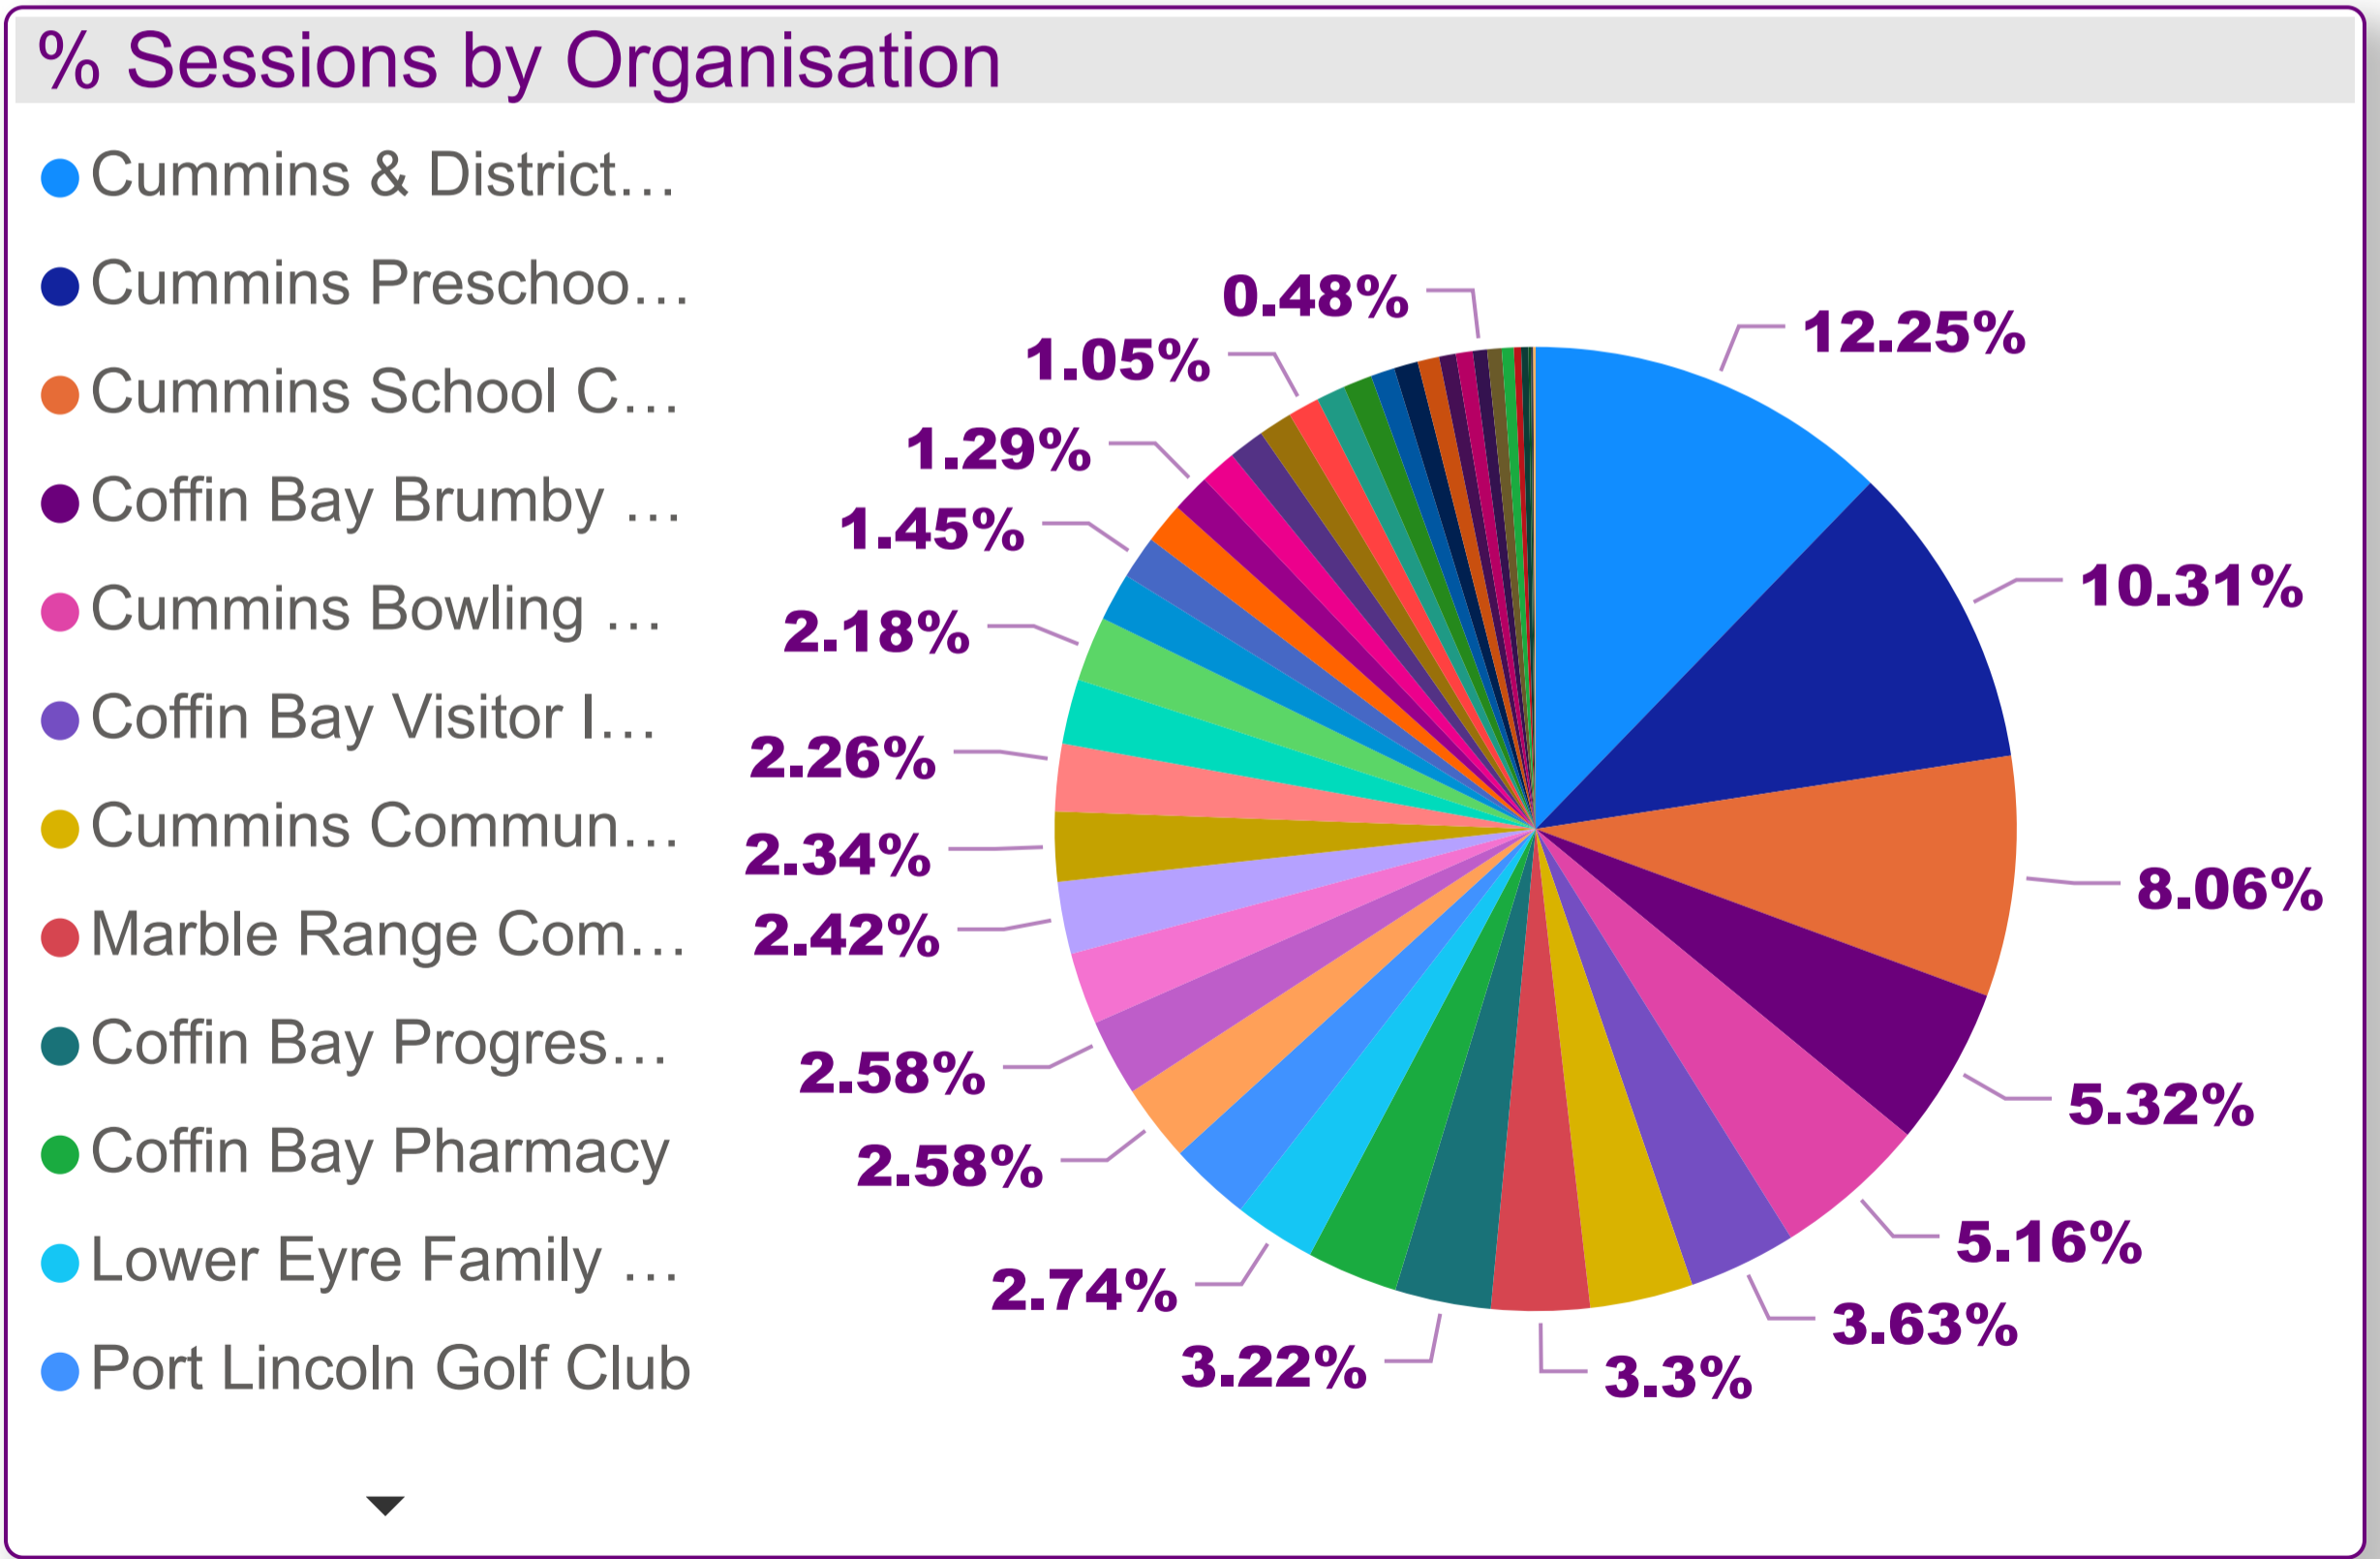

Lower Eyre Peninsula Council - Organisation Count by Primary Category (FY 2019-2020)

Lower Eyre Peninsula Council - Sessions by Organisation (FY 2019-2020)

Cummins & District War Memorial Swim...
 Cummins Preschool & Rural Care
 Cummins School Community Library
 Coffin Bay Brumby Preservation Societ...
 Cummins Bowling Club
 Coffin Bay Visitor Information Outlet
 Cummins Community Hall
 Marble Range Community Sports Centre
 Coffin Bay Progress Association
 Coffin Bay Pharmacy
 Lower Eyre Family Practice - Cummins ...
 Port Lincoln Golf Club
 Lower Eyre Health Service Inc. - Comm...
 Miroma Place Hostel
 Cummins Hotel
 Cummins Rambler Football Club
 Port Lincoln Lions Hostel
 United Yeelanna Football and Netball C...
 Coffin Bay Caravan Park
 Cummins & District Enterprise Committee
 Marble Range Football Club
 Southern Eyre Hunt Club Inc.
 Wanilla Progress Association Inc.
 Cummins & District Memorial Hospital Inc.
 Coffin Bay Health Services
 Coffin Bay LPO
 Cummins Post Office
 Coffin Bay Golf Club
 Cummins Golf Club
 Wanilla Rangers Netball Club